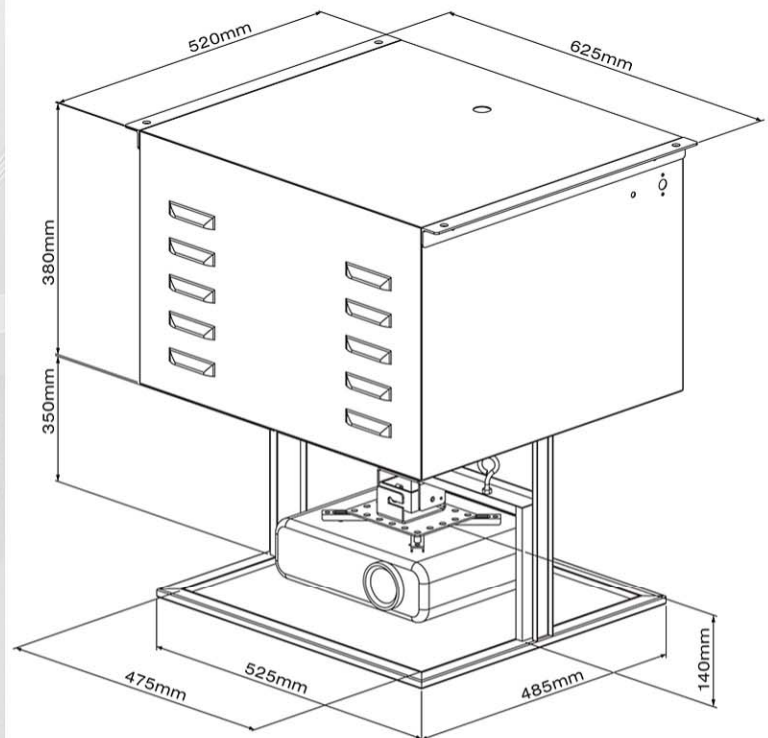

SPECIFICATIONS

All products information and specifications are subject to changes without prior notice.